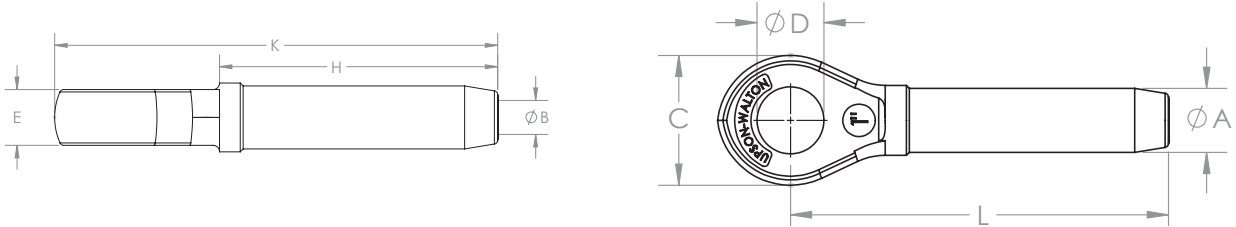

Contact Name: _____

Fax: _____

Quantity: _____

Material: _____

Rope Dia	A	B	D	Pin Length	E	F	H	L	M	O	Y

Pcs Required: _____

Date Required: _____

Closed Swage Socket

Rope Dia	A	B	C	D	E	H	K	L

Pcs Required: _____

Date Required: _____

Muncy™ Spelter Sockets

Rope Dia.	
D	
J	
M	
N	
O	
Q	
V	

Pcs Required: _____

Date Required: _____

Fill in the blanks and fax to (570) 649-5850 for a quick quotation.