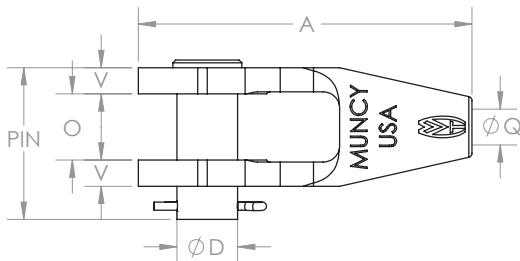

Contact Name: _____

Fax: _____

Quantity: _____

Material: _____

Rope Dia	A	B	D	Pin Length	E	F	H	L	M	O	Y

Pcs Required: _____

Date Required: _____

Closed Swage Socket

Rope Dia	A	B	C	D	E	H	K	L

Pcs Required: _____

Date Required: _____

Muncy™ Spelter Sockets

Rope Dia.	
D	
J	
M	
N	
O	
Q	
V	

Pcs Required: _____

Date Required: _____

Fill in the blanks and fax to (570) 649-5850 for a quick quotation.