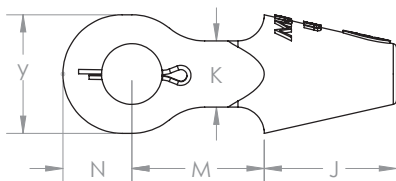

Contact Name: _____

Fax: _____

Quantity: _____

Material: _____

Rope Dia	A	B	D	Pin Length	E	F	H	L	M	O	Y

Pcs Required: _____

Date Required: _____

Closed Swage Socket

Rope Dia	A	B	C	D	E	H	K	L

Pcs Required: _____

Date Required: _____

Muncy™ Spelter Sockets

Rope Dia.	
D	
J	
M	
N	
O	
Q	
V	

Pcs Required: _____

Date Required: _____

Fill in the blanks and fax to (570) 649-5850 for a quick quotation.