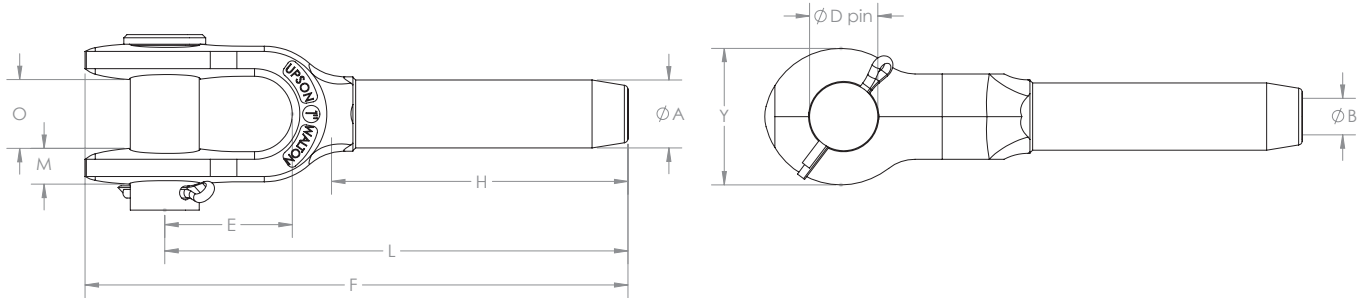

Contact Name: _____

Fax: _____

Quantity: _____

Material: _____

Rope Dia	A	B	D	Pin Length	E	F	H	L	M	O	Y

Pcs Required: _____

Date Required: _____

Closed Swage Socket